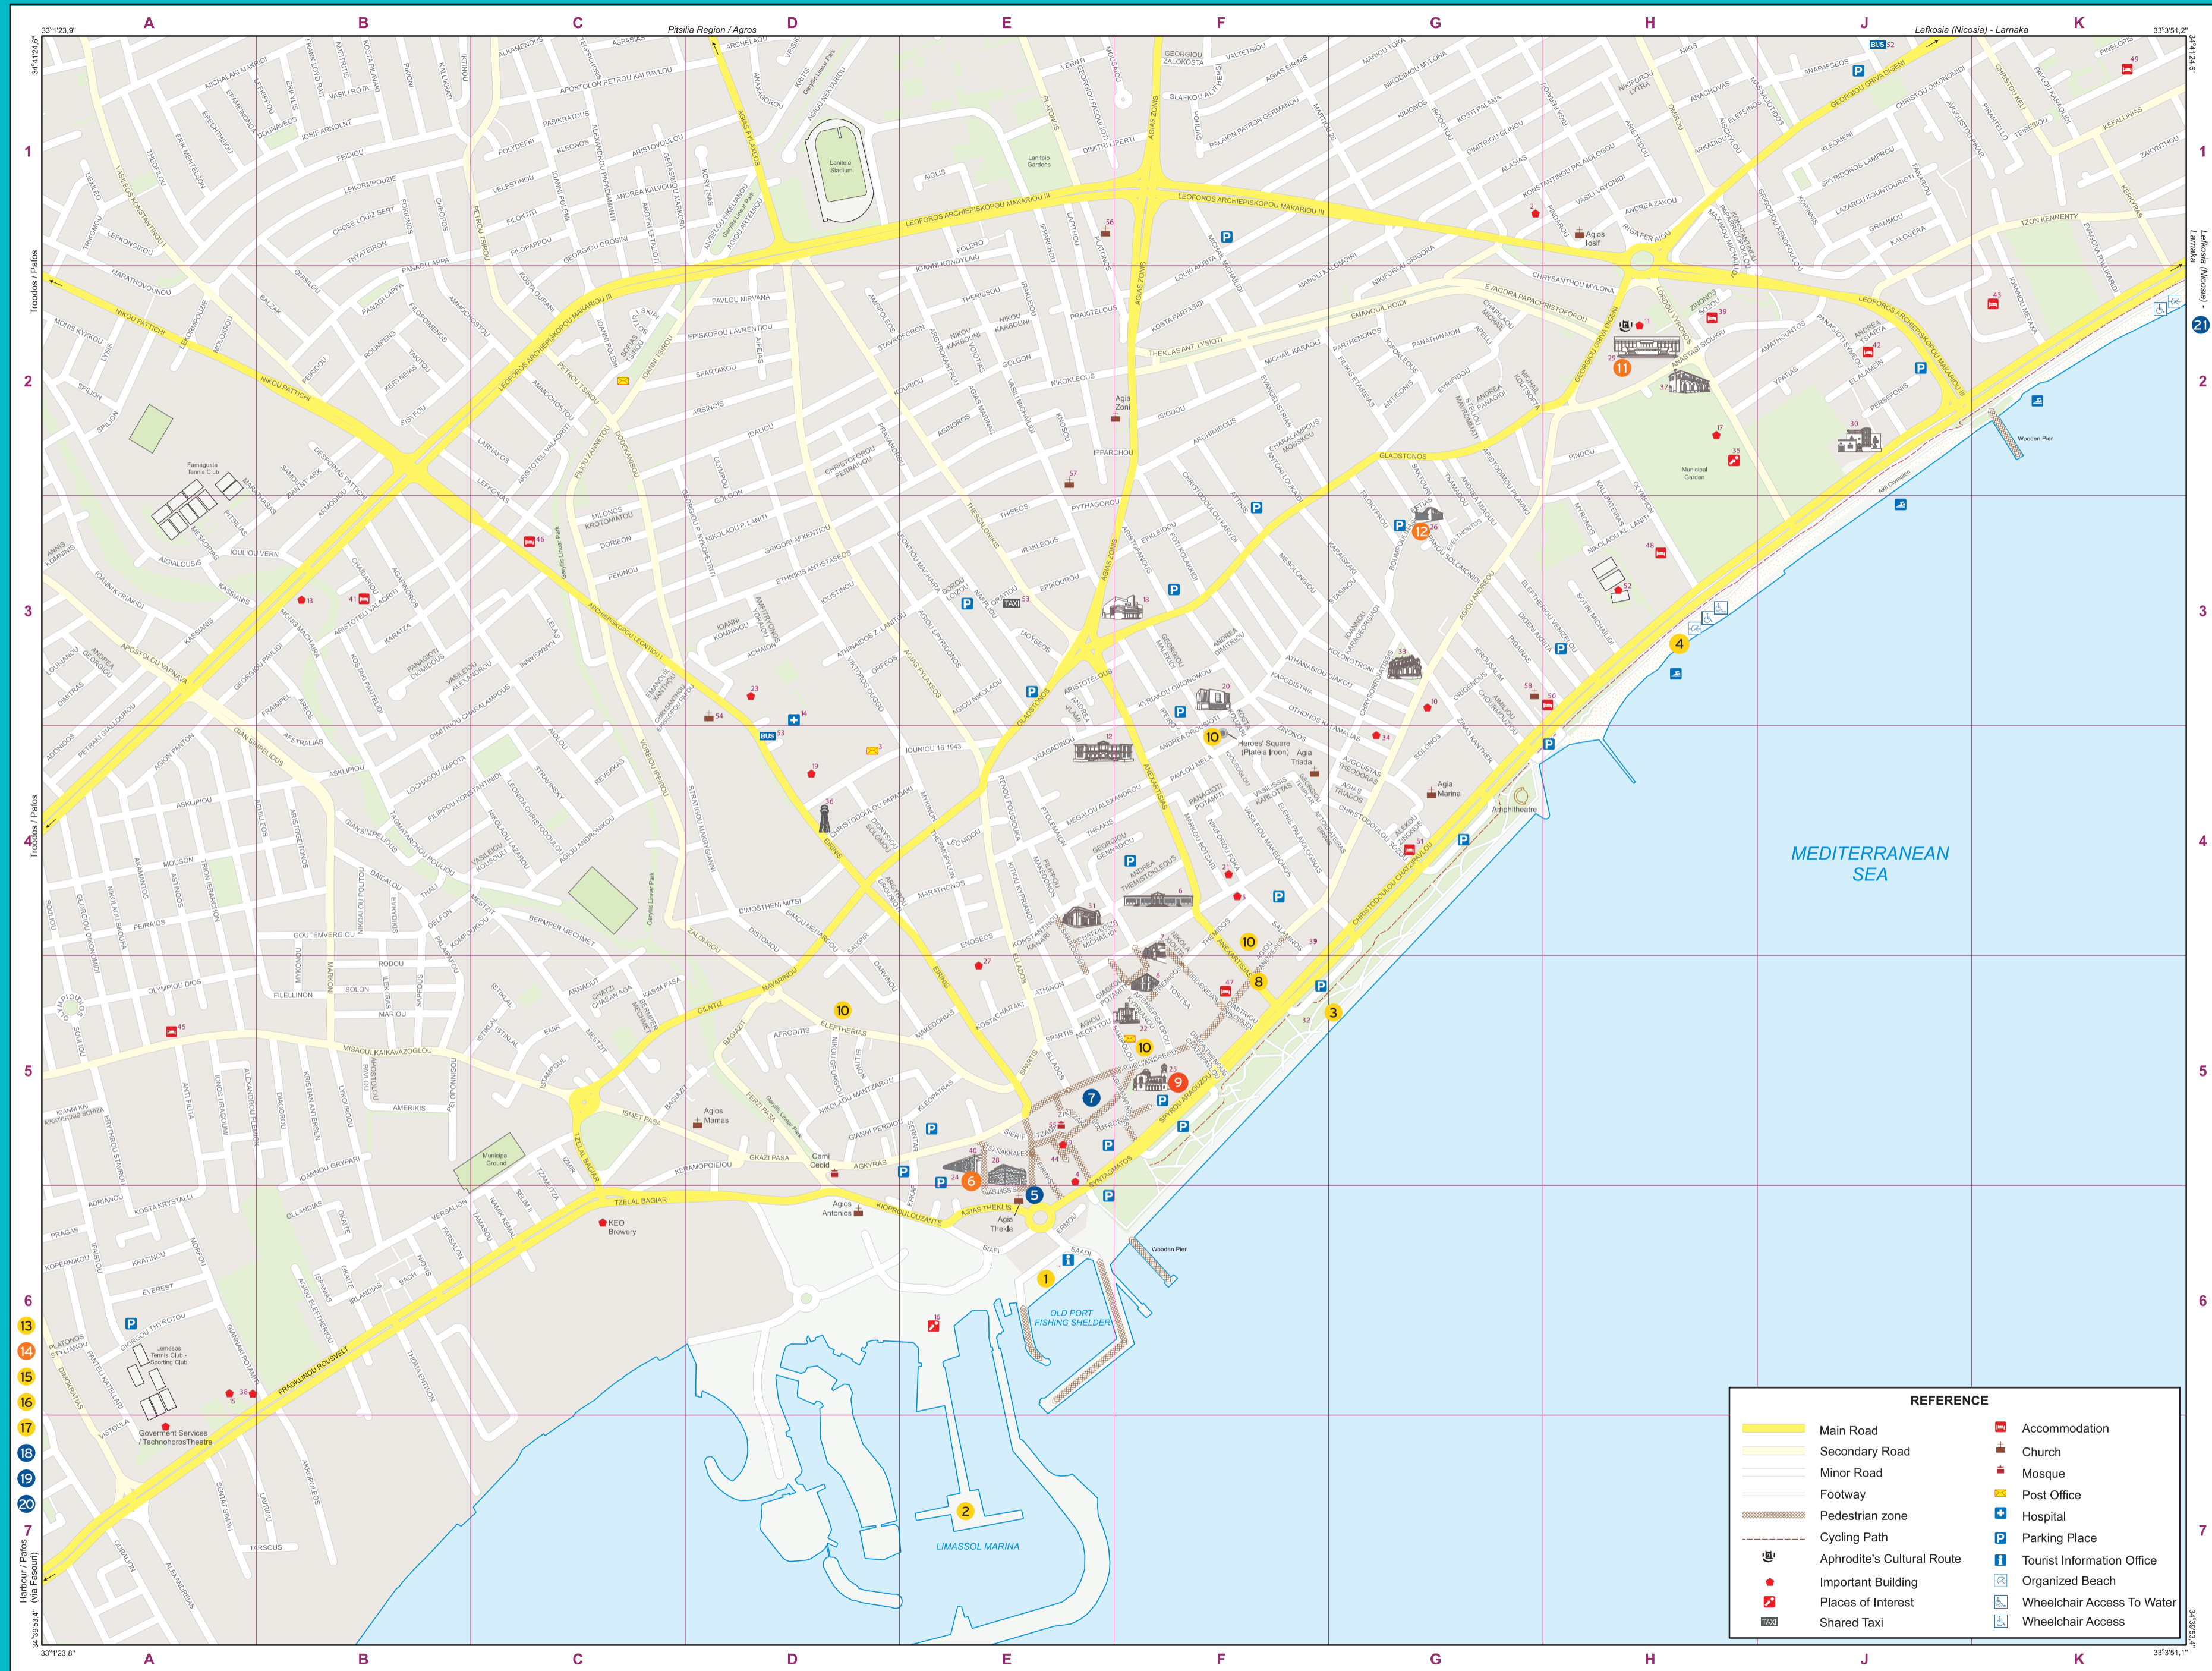

Legend

- Church
- Monument
- Museum
- Place of Interest

Main sites to visit

- 1 Old Port
- 2 Limassol Marina
- 3 Multi-functional Park – Open air Sculpture Park
- 4 Seafront Beaches
- 5 Lemesos Castle and Medieval Museum of Cyprus
- 6 Old Carob Mill – Museum of Industrial Pharmacy
- 7 Old Quarter
- 8 Shopping
- 9 Agia Napa Cathedral
- 10 Saripolou Square, Eleftheria's street, Agiou Andreou street, Heroe's Square
- 11 Lemesos District Archaeological Museum
- 12 Cyprus Theatre Museum
- 13 Lemesos Shopping Mall
- 14 Cyprus Historic and Classic Motor Museum
- 15 Lady's Mile beach
- 16 Lemesos Casino
- 17 Water Park
- 18 Kolossi Medieval Castle
- 19 Kourion Archaeological Site
- 20 Sanctuary of Apollon Hylates
- 21 Amathous Archaeological Site

INDEX

REFERENCE	
	Main Road
	Secondary Road
	Minor Road
	Footway
	Pedestrian zone
	Cycling Path
	Aphrodite's Cultural Route
	Accommodation
	Church
	Mosque
	Post Office
	Hospital
	Parking Place
	Tourist Information Office
	Organized Beach
	Wheelchair Access To Water
	Wheelchair Access
	Important Building
	Places of Interest
	Shared Taxi