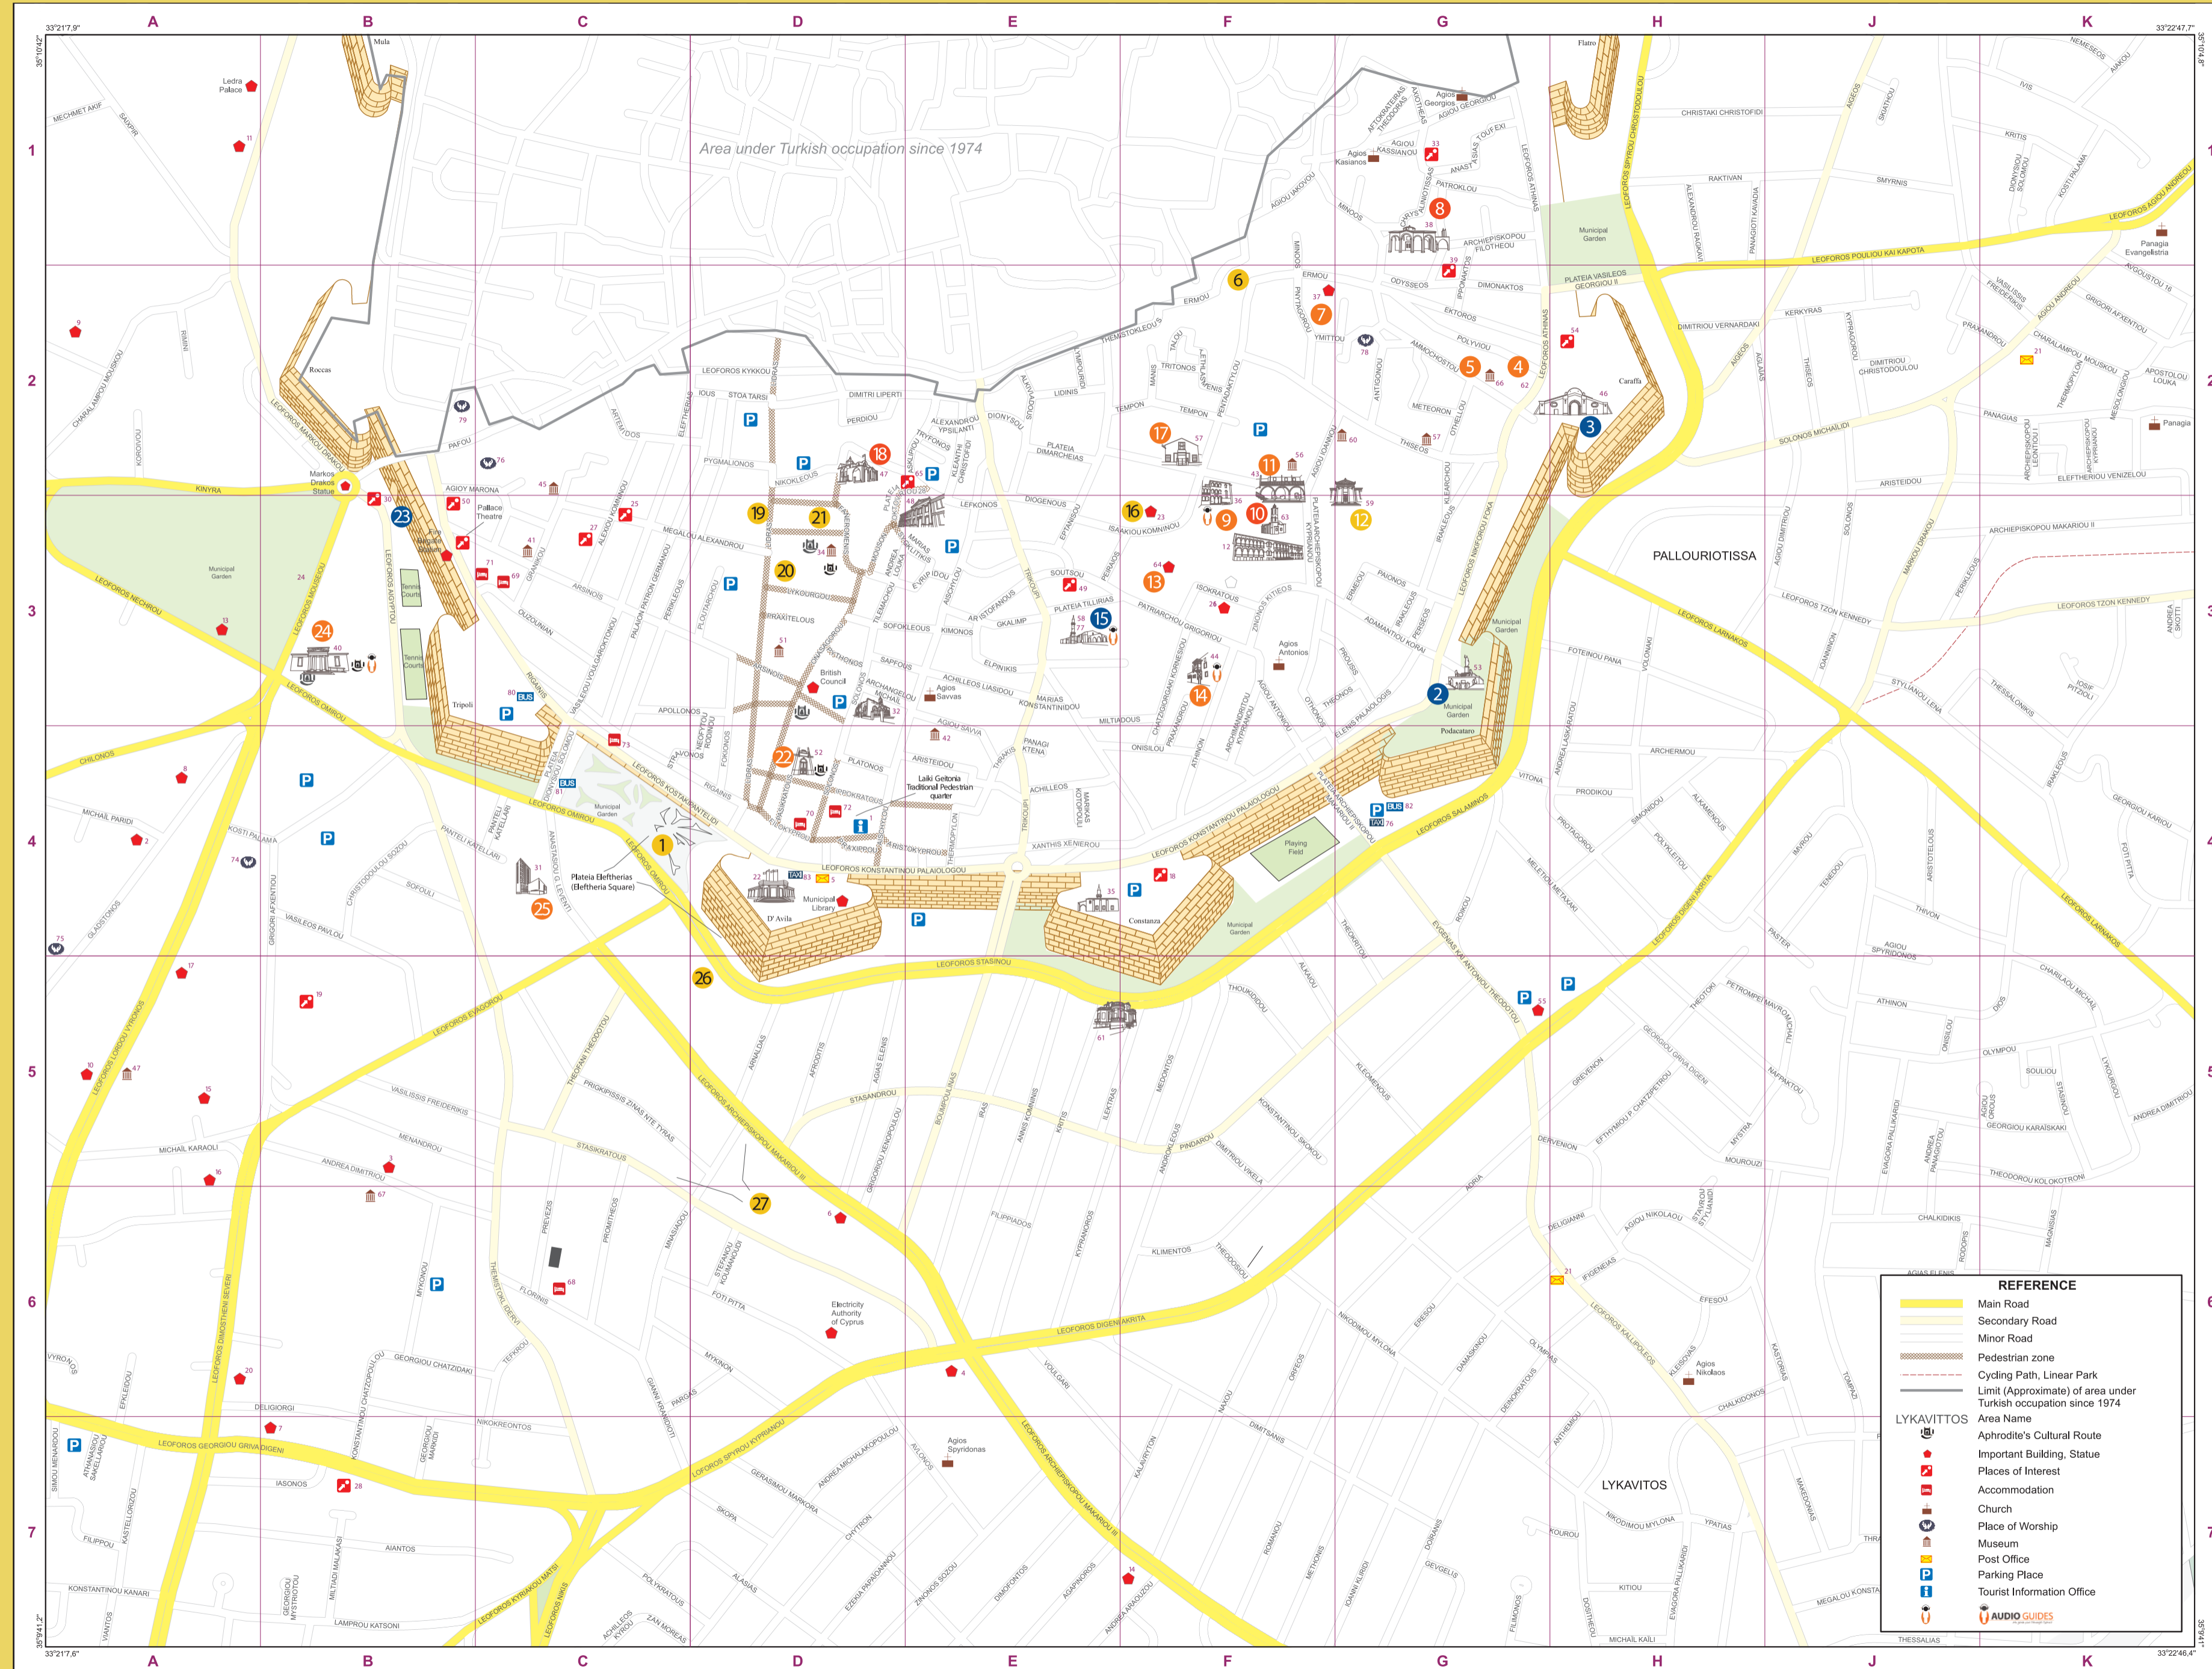

Legend

- Church
- Monument
- Museum
- Place of Interest

Main sites to visit

- 1 Eleftherias' Square
- 2 Liberty Monument and Aqueduct
- 3 Famagusta Gate
- 4 State Gallery of Contemporary Art - SPEL
- 5 Hambis Municipal Printmaking Museum
- 6 Ermou street
- 7 Centre of Visual Art and Research
- 8 Panagia Chrysaliniotissa Church
- 9 Archbishopric palace/ Byzantine Museum
- 10 Agios Ioannis Old Cathedral
- 11 Ethnographic Museum
- 12 Pancyprian Gymnasium
- 13 Apostle Barnabas Cathedral
- 14 House of Hadjigeorgakis Kornesios Ethnological Museum
- 15 Omeriye Mosque and Hamam
- 16 New City Hall and Archaeological site
- 17 Nicosia Municipal Arts Centre
- 18 Faneromeni Church
- 19 Ledra Street
- 20 Pedestrian Zone and Shopping
- 21 Enjoying a meal in the old town
- 22 Leventis Municipal Museum
- 23 Pafos Gate
- 24 Cyprus Museum
- 25 Leventis Art Gallery
- 26 Tower 25
- 27 Makariou and Stasikratous streets

INDEX

DEPUTY MINISTRY OF TOURISM OFFICES		
Number	Grid Name	Name
1	D4	Deputy Ministry of Tourism - Tourist information office (Laki Geotonia)

PUBLIC BUILDINGS - UTILITY SERVICES		
Number	Grid Name	Name
2	A4	Archaeological Research Unit - University of Cyprus
3	B5	CAARI (Cyprus American Archaeological Research Institute)
4	E6	Likavitos Police Station
5	D4	Post office
6	D6	Citizens Service Center
7	B7	Cyprus Chamber of Commerce and Industry
8	A4	Cyprus Research Center
9	A2	District Law Courts
10	A5	European Union House
11	A1	Goethe Institute
12	F3	Holy Archbishopric of Cyprus
13	A3	House of Representatives
14	F7	Ministry of Energy, Commerce and Industry
15	A5	Ministry of Finance
16	A5	Ministry of Interior
17	A5	Ministry of Labor Welfare and Social Insurance
18	F4	Municipal Market (every Wednesday and Saturday)
19	B5	Cyprus Theatre Organization (New THOC)
20	A6	PASVDY Hall (Theatre)
21	H6, K2	Post Office - Post Restante
22	D4	New Town Hall
23	F3	New Town Hall
24	B3	Nicosia Municipal Theatre (Old THOC)
25	C3	Center of Cultural Heritage
26	F3	Theological School of The George and
27	C3	Sewerage Board of Nicosia
28	B7	Department of Land and Surveys

HISTORIC AND OTHER PLACES OF INTEREST		
Number	Grid Name	Name
29	C4, D4	Platelia Eleftherias
30	B2, B3	Pafos Gate
31	C4	Anastasio G. Leventis Gallery
32	D3	Archangelos Michael Trypitiou Church
33	G1	Aiothea Mansion (18th cent)
34	D3	Bank of Cyprus Cultural Foundation - Museum of the George and Nefeli Giabra Pliades Collection
35	E4	Bayraktar Mosque
36	F2	Byzantine Museum, Art Galleries & Libraries
37	F2	Makarios Cultural Center
38	G1	Center of Visual Arts and Research (CVAR)
39	G2	Chrysaliniotissa Church
40	B3	Chrysaliniotissa Craft center
41	C3	Cyprus Archaeological Museum
42	E4	Cyprus Classic Motorcycle Museum
43	F2	Cyprus Postal and Philatelic Museum
44	F3	Ethnographic Museum (Cyprus Folk Art Museum)
45	C2	Ethnological Museum (The House of the Hadjigeorgakis Kornesios)
46	H2	Fairy Tale Museum
47	D2	Famagusta Gate and Culture Center
48	D2	Faneromeni Church
49	D3, E3	Faneromeni School (Historical)
50	E3	Hamam Omeriye
51	B3	Kasteliotissa Medieval Hall
52	D4	Ledra Museum - Observatory
53	D4	Leventis Municipal Museum of Lefkosia (Nicosia)
54	H2	Liberty Monument
55	G5	Melina Merkouri Hall (Cultural Center)
56	F2	Municipal Market - Agios Antonios (Fruits and Vegetables)
57	F2	Namac - Lefkosia (Nicosia) Municipal Arts Center
58	E3	Omeriye Mosque (ex. Augustinian church and monastery)
59	C3	Pancyprian Gymnasium (Historical school)
60	G2	Pancyprian Gymnasium Museums
61	E5	State Art Gallery of Contemporary Art - SPEL
62	G2	State Art Gallery of Contemporary Art - SPEL
63	F3	St. John's (Agios Ioannis) Cathedral 18th century Frescoes
64	F3	Apostle Barnabas's Cathedral
65	E2	Stavros Iou Misirikou ex-Medieval Church/Arabic Mosque
66	G2	Hambis Municipal Printmaking Museum
67	B6	Local Archaeological Museum of Ledra